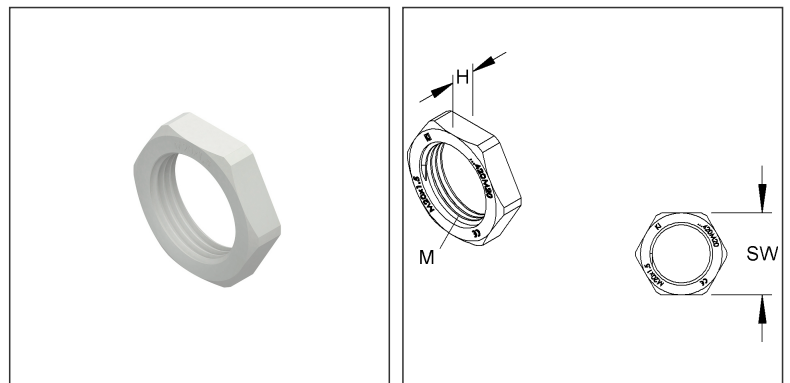

## Hexagon Nut

with metric internal thread to DIN EN 60423

**3420M20**

EAN Code: 4011126372687

the photorealistic images are to be considered as reference images

### Article Description

Hexagon nut, M20, height 6 mm, Kunststoff PS, RAL 7035, lichtgrau

### Physical Article Dimensions

Height	6.00 mm
Width	24.50 mm
Depth/length	24.50 mm
Diameter	24.50 mm

### Tender Text

Hexagon nut, with metric internal thread according to DIN EN 60423, halogen-free.  
Tightening of the hexagon nut is only recommended by hand!  
Nominal size : M 20 Height : 6 mm  
Width across flats : 26 mm  
Glow wire test acc. to DIN EN 60695-2-10+11/VDE 0471-2-10+11: 650°  
Application temperature range : -30° to 60°C  
Material : Polystyrene  
Colour : Light grey RAL: 7035 (similar)  
Kleinhuis Model-No. : 3420M20  
EP Material\_\_\_\_\_ EP Wage\_\_\_\_\_  
Unit price/piece