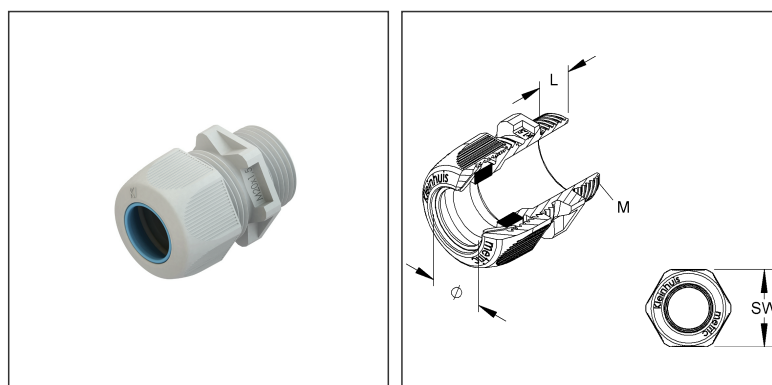

Metric®-Cable Gland

tested acc. to DIN EN 62444, with metric connecting thread acc. to DIN EN 60423

350M40

EAN Code: 4011126369762

the photorealistic images are to be considered as reference images

Article Description

Metric®-cable gland, M40, for cable-Ø 19-27 mm, Kunststoff PS, RAL 7035, lichtgrau

Additional Price Information

Article group	K104
---------------	------

Weight

Weight per quantity unit	38 g
Weight in kg per 100	3,8 kg

Physical Article Dimensions

Height	51.00 mm
Width	51.00 mm
Depth/length	55.00 mm
Diameter	51.00 mm

Technical Datasheet

Cable glands

350M40

the photorealistic images are to be considered as reference images

Tender Text

metric cable gland tested to DIN EN 62444, with metric connection thread to DIN EN 60423, halogen-free, connection thread sealing ring 987M...please order separately. Tightening of the cable gland is only recommended by hand!
 VDE certified!
 Nominal size : M 40
 for cable-Ø : 19 - 27 mm
 Connection thread length : 12 mm
 Width across flats : 46 mm
 Glow wire test acc. to DIN EN 60695-2-10+11/VDE 0471-2-10+11: 650°C
 Protection class : IP54
 Application temperature range : -30° to 60°C
 Gland body
 material : Polystyrene
 Sealing ring material : SBR/NBR Compression ring material : POM
 (Polyoxymethylene)
 Colour : Light grey RAL: 7035 (similar)
 Kleinhuis Model-No. : 350M40 EP : 350M40
 EP Material_____ EP Wage_____
 Unit price/piece