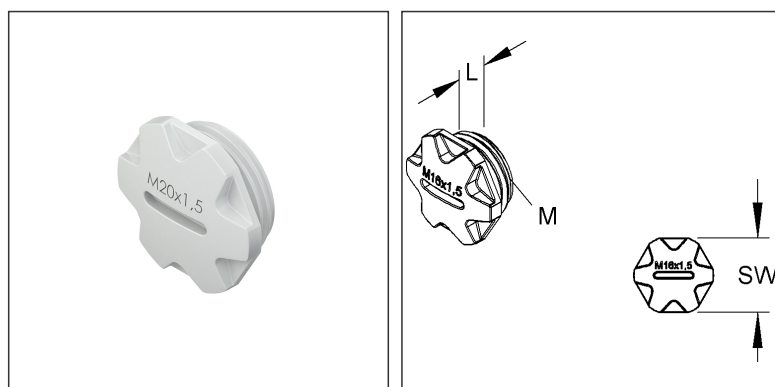

Screw Plug

with metric connection thread to DIN EN 60423

514M16

EAN Code: 4011126372830

the photorealistic images are to be considered as reference images

Article Description

Screw plug, M16, Kunststoff PS, RAL 7035, lichtgrau

Additional Price Information

Article group	K104
---------------	------

Weight

Weight per quantity unit	2 g
Weight in kg per 100	0,12 kg

Physical Article Dimensions

Height	20.50 mm
Width	20.50 mm
Depth/length	10.50 mm
Diameter	20.50 mm

Technical Datasheet

Cable glands

514M16

the photorealistic images are to be considered as reference images

Packing Dimension

1 piece = 1 piece		✓ VP1-smallest packaging unit (PU)			
Lenght	11.00 mm	Width	21.00 mm	Height	21.00 mm
Gross weight	0 kg	Volume	0,000 m ³		
Min. quantity	1	Max. Quantity	1		
100 pieces = 1		✓ VP2-preferred PU			
Height	52.00 mm	Width	91.00 mm	Lenght	106.00 mm
Gross weight	0,16 kg	Volume	0,001 m ³		
Min. Quantity	100.00	Max. Quantity	100.00		
1000 covering boxes = 1 piece					
Lenght	281 mm	Width	186.00 mm	Height	110.00 mm
Gross weight	1,77 kg	Volume	0,006 m ³		
Min. Quantity	1.000.00	Max. Quantity	1.000.00		

Tender Text

Screw plug with metric connection thread according to DIN EN 60423, halogen-free.
Tightening of the screw plug is only recommended by hand!
Nominal size : M 16
Connection thread length : 6 mm
Application temperature range : -30° to 60°C
Glow wire test acc. to DIN EN 60695-2-10+11/VDE 0471-2-10+11: 650°
Protection class : IP54 with connection thread sealing ring 987M...(please order separately!) : IP68
Material : Polystyrene
Colour: light grey RAL: 7035 (similar)
Kleinhuis Model no. : 514M16
EP Material_____ EP Wage_____
Unit price/piece