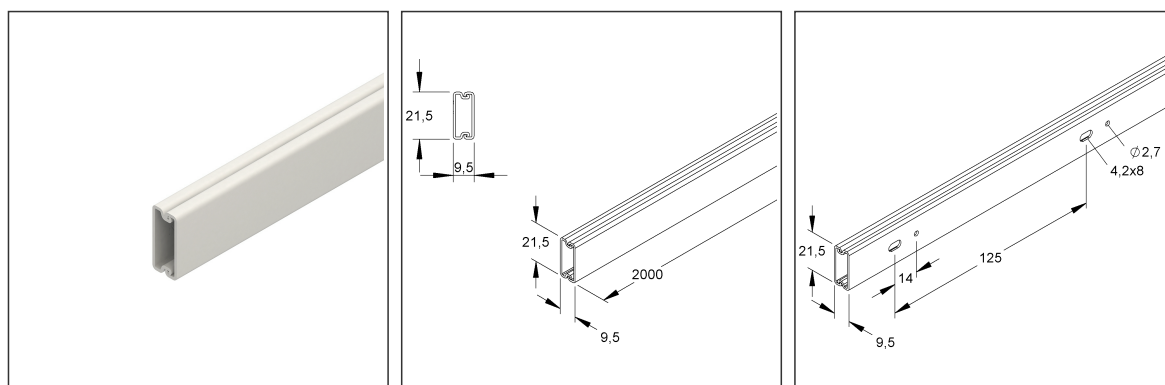

Cable Protection Duct

with perforated bottom, incl. cover without barrier wall

HKL1022.1

EAN Code: 4011126211160
 Smallest packaging unit: 110 m
 quantity unit: m M

the photorealistic images are to be considered as reference images

Article Description

HKL-cable protection duct, with bottom perforation, 9,5x21,5x2000 mm, Kunststoff PVC-hart, RAL 7030, steingrau

Additional Price Information

Article group	K640
quantity unit	m

Weight

Weight per quantity unit	99 g / m
Weight in kg per 100	9,81 kg / 100m

Technical Datasheet

Cable routing duct

HKL1022.1

the photorealistic images are to be considered as reference images

Physical Article Dimensions

Height	21.50 mm
Width	9.50 mm
Depth/length	2000 mm

Packing Dimension

Tender Text

Electrical installation trunking, with cover and single-row fixing holes in the base, without barrier wall, halogen-containing.
VDE certified!
Dimensions (approx. dimensions) H x W : 9.5 x 21.5 mm
Single-row fixing hole in the bottom : 4.2 x 8 mm and Ø 2.7 mm
Base hole spacing grid spacing : 125 mm
Delivery length L : 2000 mm
Usable cross-section : 174 mm²
Material : PVC-hard (polyvinyl chloride)
Colour: stone grey
RAL : 7030 (similar)
Kleinhuis Model no. : HKL1022.1
EP Material_____ EP Wage_____
Unit price/metre