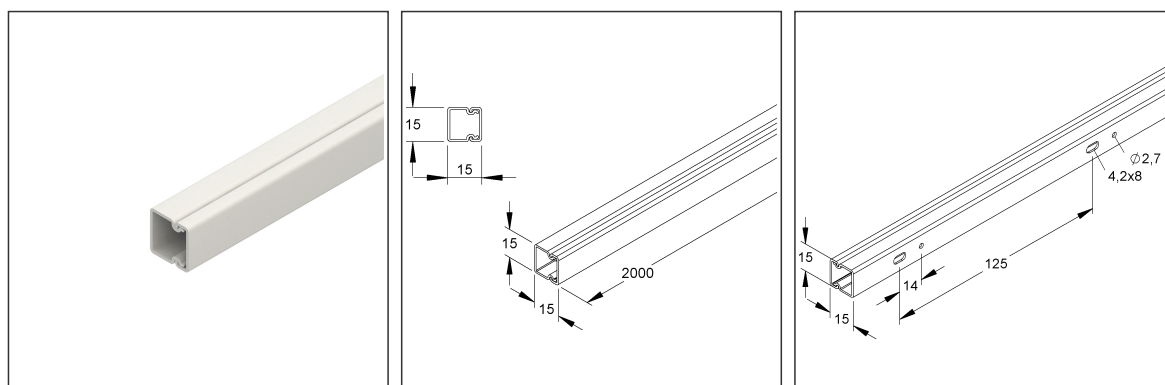

Cable Protection Duct

with perforated bottom, incl. cover without barrier wall

HKL1515.1

EAN Code: 4011126211832
Smallest packaging unit: 98 m
quantity unit: m M

the photorealistic images are to be considered as reference images

Article Description

HKL-cable protection duct, with bottom perforation, 15x15x2000 mm, Kunststoff PVC-hart, RAL 7030, steingrau

Additional Price Information

Article group	K640
quantity unit	m

Weight

Weight per quantity unit	99 g / m
Weight in kg per 100	9,89 kg / 100m