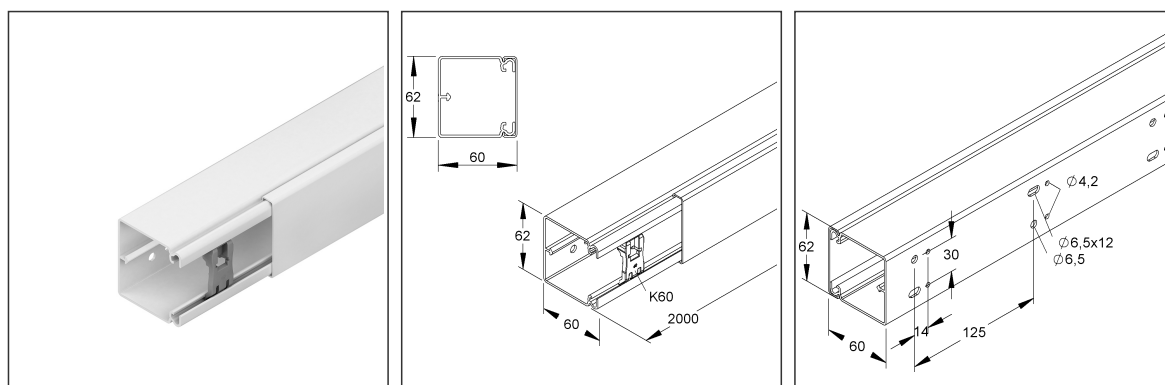

Cable Protection Duct

with perforated bottom, incl. cover without barrier wall

HKL6060.6

EAN Code: 4011126211290
 Smallest packaging unit: 32 m
 quantity unit: m M

the photorealistic images are to be considered as reference images

Article Description

HKL-cable protection duct, with bottom perforation, 60x62x2000 mm, Kunststoff PVC-hart, RAL 9001, cremeweiß, inkl. Zubehör

Incl. accessories

4 x K60

Additional Price Information

Article group	K640
quantity unit	m

Height	61.70 mm
Width	60.00 mm
Depth/length	2000 mm

Packing Dimension

2 meters = 1 piece		✓ VP1-smallest packaging unit (PU)			
Lenght	2000 mm	Width	60.00 mm	Height	62.00 mm
Gross weight	1,47 kg	Volume	0,007 m ³		
Min. quantity	2.00 m	Max. Quantity	2.00 m		
32 meters = 1		✓ VP2-preferred PU			
Lenght	2010 mm	Width	250 mm	Height	245 mm
Gross weight	25 kg	Volume	0,123 m ³		
Min. Quantity	32.00 m	Max. Quantity	32.00 m		
288 meters = 1 rack					
Lenght	2090 mm	Width	1055 mm	Height	1090 mm
Gross weight	307 kg	Volume	2,403 m ³		
Min. Quantity	288.00 m	Max. Quantity	288.00 m		

Row spacing : 30 mm

Delivery length L : 2000 mm

Usable cross-section : 2204 mm²

Material : PVC-hard (polyvinyl chloride)

Colour : cream white

RAL : 9001 (similar)

Kleinhuis Model no. : HKL6060.6

EP Material _____ EP Wage _____