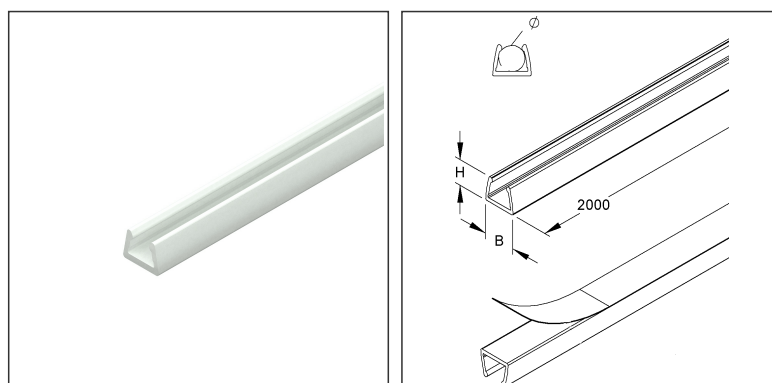

LC-Mini Channel

with double-sided adhesive tape

LC81

EAN Code: 4011126075892

the photorealistic images are to be considered as reference images

Article Description

LC-mini channel, for 1 line, 9x11x2000 mm, Kunststoff PVC-hart, Farbe transparent

Additional Price Information

Article group	K649
---------------	------

Weight

Weight per quantity unit	45 g
Weight in kg per 100	4,47 kg

Physical Article Dimensions

Height	9.00 mm
Width	11.00 mm
Depth/length	2000 mm

Technical Datasheet

Cable routing duct

LC81

the photorealistic images are to be considered as reference images

Packing Dimension

2 meters = 1 piece		✓ VP1-smallest packaging unit (PU)			
Lenght	2000 mm	Width	11.00 mm	Height	9.00 mm
Gross weight	0,09 kg	Volume	0,000 m ³		
Min. quantity	2	Max. Quantity	2		
100 meters = 1		✓ VP2-preferred PU			
Lenght	2010 mm	Width	120.00 mm	Height	60.00 mm
Gross weight	4,99 kg	Volume	0,014 m ³		
Min. Quantity	100.00	Max. Quantity	100.00		
8400 meters = 1 rack					
Lenght	2090 mm	Width	1055 mm	Height	1090 mm
Gross weight	499 kg	Volume	2,403 m ³		
Min. Quantity	8.400.00	Max. Quantity	8.400.00		

Tender Text

LC mini channel, with double-sided adhesive tape, for one cable, halogen-containing.

Dimensions (approx.) H x W : 9 x 11 mm

Capacity : Ø 7.5 - 9.5 mm

Delivery length L : 2000 mm

Usable cross-section : 56 mm²