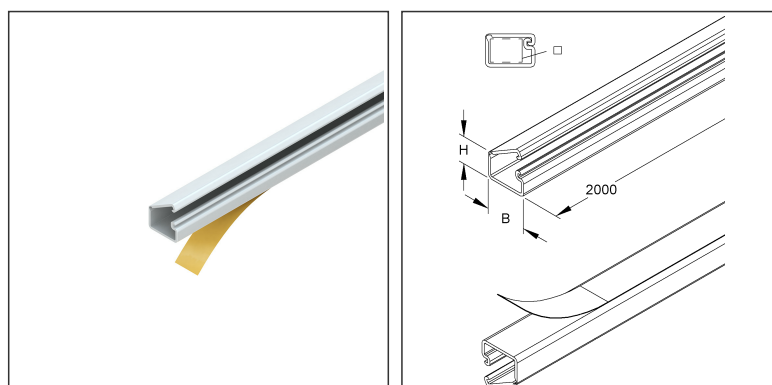

**LCD-Mini Channel**

with one-sided cover latch and film hinge

**LCD51.6**

EAN Code: 4011126075823

the photorealistic images are to be considered as reference images

**Article Description**

LCD-mini channel, with double-sided adhesive tape, 4,6x9x2002 mm, Kunststoff PVC-hart, RAL 9001, cremeweiß

**Additional Price Information**

Article group	K649
---------------	------

**Weight**

Weight per quantity unit	30 g
Weight in kg per 100	2,96 kg

**Physical Article Dimensions**

Height	4.60 mm
Width	9.00 mm
Depth/length	2000 mm

### Tender Text

LCD mini channel, with double-sided adhesive tape, with one-sided cover latch and film hinge, halogen-containing.  
 Dimensions (approx. dimensions) H x W : 4.6 x 9 mm  
 Dimensions Clear inner dimension H x W : 2.8 x 5.5 mm  
 Delivery length L : 2000 mm  
 Usable cross-section : 16 mm<sup>2</sup>  
 Material : PVC-hard (polyvinyl chloride)  
 Colour : cream white RAL : 9001 (similar)  
 Kleinhuis Model No. : LCD51.6  
 EP Material \_\_\_\_\_ EP Wage \_\_\_\_\_  
 Unit price/piece