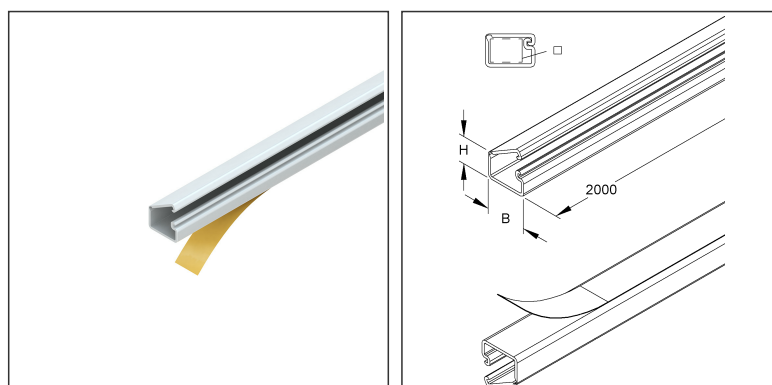

LCD-Mini Channel

with one-sided cover latch and film hinge

LCD96.5

EAN Code: 4011126075618

the photorealistic images are to be considered as reference images

Article Description

LCD-mini channel, with double-sided adhesive tape, 12,8x13x2000 mm, Kunststoff PVC-hart, RAL 8014, sepiabraun

Additional Price Information

Article group	K649
---------------	------

Weight

Weight per quantity unit	75 g
Weight in kg per 100	7,49 kg

Physical Article Dimensions

Height	12.80 mm
Width	13.00 mm
Depth/length	2000 mm

Technical Datasheet

Cable routing duct

LCD96.5

the photorealistic images are to be considered as reference images

Packing Dimension

2 meters = 1 piece		✓ VP1-smallest packaging unit (PU)			
Lenght	2000 mm	Width	13.00 mm	Height	13.00 mm
Gross weight	0,15 kg	Volume	0,000 m ³		
Min. quantity	2	Max. Quantity	2		
50 meters = 1		✓ VP2-preferred PU			
Lenght	2010 mm	Width	120.00 mm	Height	60.00 mm
Gross weight	4,26 kg	Volume	0,014 m ³		
Min. Quantity	50.00	Max. Quantity	50.00		
4200 meters = 1 rack					
Lenght	2090 mm	Width	1055 mm	Height	1090 mm
Gross weight	438 kg	Volume	2,403 m ³		
Min. Quantity	4.200.00	Max. Quantity	4.200.00		

Tender Text

LCD mini channel, with double-sided adhesive tape, with one-sided cover latch and film hinge, halogen-containing.	
Dimensions (approx. dimensions) H x W : 12.8 x 13 mm	
Dimensions Clear inner dimension H x W : 9.5 x 11 mm	
Delivery length L : 2000 mm	
Usable cross-section : 91 mm ²	
Material : PVC-hard (polyvinyl chloride)	
Colour : sepia brown RAL : 8014 (similar)	
Kleinhuis Model No. : LCD96.5	
EP Material_____ EP Wage_____	
Unit price/piece	