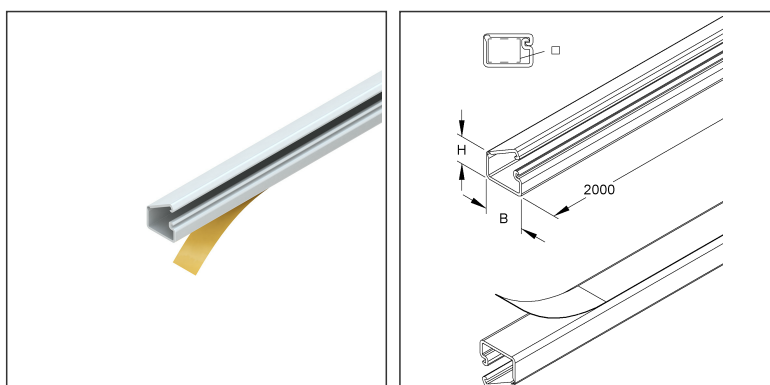

LCD-Mini Channel

with one-sided cover latch and film hinge

LCD96.6

EAN Code: 4011126075656

the photorealistic images are to be considered as reference images

Article Description

LCD-mini channel, with double-sided adhesive tape, 12,8x13x2000 mm, Kunststoff PVC-hart, RAL 9001, cremeweiß

Additional Price Information

Article group	K649
---------------	------

Weight

Weight per quantity unit	75 g
Weight in kg per 100	7,49 kg

Physical Article Dimensions

Height	12.80 mm
Width	13.00 mm
Depth/length	2000 mm

Technical Datasheet

Cable routing duct

LCD96.6

the photorealistic images are to be considered as reference images

Packing Dimension

2 meters = 1 piece		✓ VP1-smallest packaging unit (PU)			
Lenght	2000 mm	Width	13.00 mm	Height	13.00 mm
Gross weight	0,15 kg	Volume	0,000 m ³		
Min. quantity	2	Max. Quantity	2		
50 meters = 1		✓ VP2-preferred PU			
Lenght	2010 mm	Width	120.00 mm	Height	60.00 mm
Gross weight	4,26 kg	Volume	0,014 m ³		
Min. Quantity	50.00	Max. Quantity	50.00		
4200 meters = 1 rack					
Lenght	2090 mm	Width	1055 mm	Height	1090 mm
Gross weight	438 kg	Volume	2,403 m ³		
Min. Quantity	4.200.00	Max. Quantity	4.200.00		

Tender Text

LCD mini channel, with double-sided adhesive tape, with one-sided cover latch and film hinge, halogen-containing.
Dimensions (approx. dimensions) H x W : 12.8 x 13 mm
Dimensions Clear inner dimension H x W : 9.5 x 11 mm
Delivery length L : 2000 mm
Usable cross-section : 91 mm²
Material : PVC-hard (polyvinyl chloride)
Colour : cream white RAL : 9001 (similar)
Kleinhuis Model No. : LCD96.6
EP Material_____ EP Wage_____
Unit price/piece